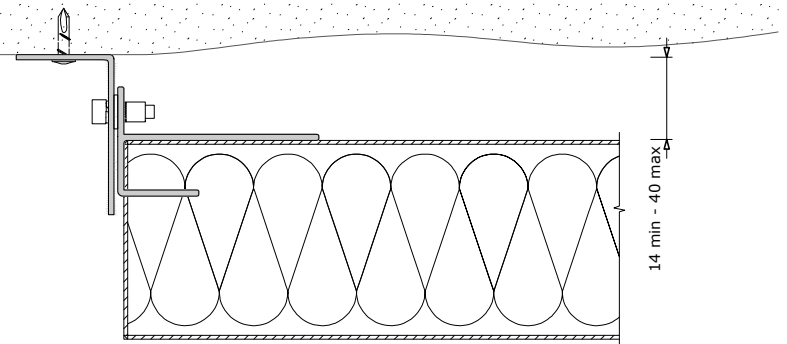

EVEN SURFACES

EVEN SURFACES

UNEVEN SURFACES

Asona Side Impaling Bracket

FIX.HC5062.W.PC

Asona Long Leg (25mm)
Side Impaling Bracket

FIX.HC25L50.W.PC

Asona Adjustable Long Leg
Side Impaling Bracket

View: Section

Drawing Number: AC-008

Version: V2

Drawing Date: Sep 2024

Scale: N/A