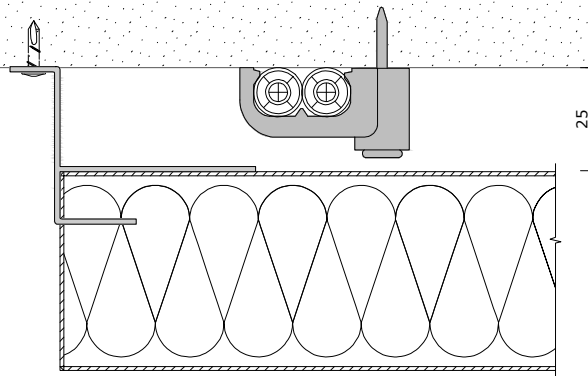

EVEN SURFACES

EVEN SURFACES

UNEVEN SURFACES

Asona Side Impaling Bracket

FIX.HC5062.W.PC

Asona Long Leg (25mm)
Side Impaling Bracket

FIX.HC25L50.W.PC

Asona Adjustable Long Leg
Side Impaling Bracket

View: Section

Drawing Number: AC-008

Version: V2

Drawing Date: Sep 2024

Scale: N/A