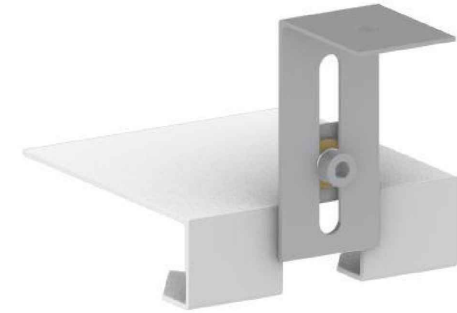

EVEN SURFACES

EVEN SURFACES

UNEVEN SURFACES

Asona Side Impaling Bracket

FIX.HC5062.W.PC

Asona Long Leg (25mm)
Side Impaling Bracket

FIX.HC25L50.W.PC

Asona Adjustable Long Leg
Side Impaling Bracket

FIX.HC14-40L50.W.PC

www.asona.co.nz

info@asona.co.nz

6 Mahunga Drive, Mangere Bridge
Auckland 2022, New Zealand

Tel: +64 9 525 6575

Asona Direct Fix Side Impaling Brackets

Product: Asona Accessories – Side Impaling Brackets