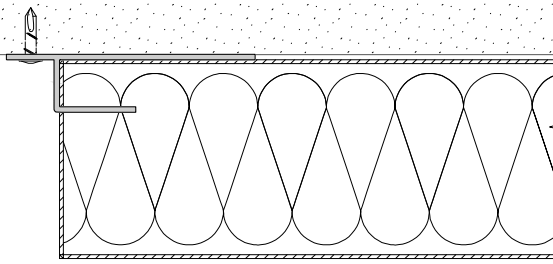

EVEN SURFACES

EVEN SURFACES

UNEVEN SURFACES

Asona Side Impaling Bracket

FIX.HC5062.W.PC

Asona Long Leg (25mm)
Side Impaling Bracket

FIX.HC25L50.W.PC

Asona Adjustable Long Leg
Side Impaling Bracket

View: Section

Drawing Number: AC-008

Version: V2

Drawing Date: Sep 2024

Scale: N/A