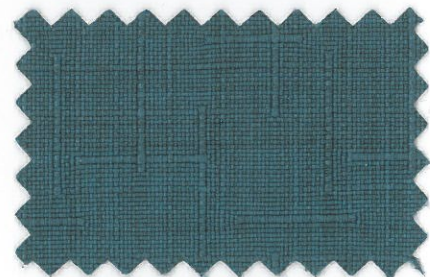

Orion – Screen/Upholstery

ORION Spring

ORION Star

ORION Wave

ORION Dust

ORION Smoke

ORION Thunder

ORION Mist

ORION Fog

ORION Space

ORION Cloud

ORION Tropic

ORION Blaze

Orion – Screen/Upholstery

Specifications:

Width:	188cm
Composition:	100% Polyester
Roll Size:	40m per roll (approx)
Weight:	557 grams per linear metre
Abrasion:	Martindale 60,000
Fire Test:	AS 1530 Part 3
Use:	Screens, Panelling, Upholstery,
Colours:	Cloud, Dust, Fog, Mist, Smoke, Tropic, Blaze, Space, Star, Spring, Thunder, Wave