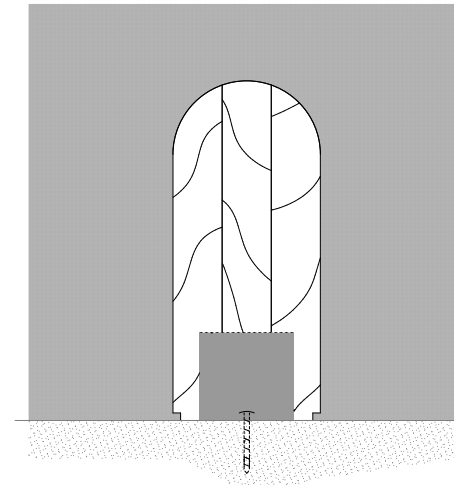

Asona Ridgline - Square

Asona Ridgline - Bevel

Asona Ridgline - Round

Asona Ridgline - Concave

Asona Ridgline - Flat

Asona Ridgline - Shamfer

Title:
Cross Section - Various

Product:
Asona Ridgline

Description:
Manufactured from laminated pine and other woods, milled, stained, varnished, painted or veneered combined with an aluminium mounting system.

Drawing No.: RL-001
Rev No.: 001
Scale: A4 @ 1:2
Date: 22-Oct-15