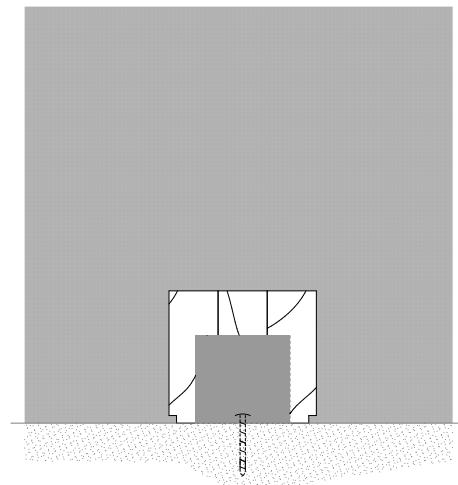

Asona Ridgline - Square

Asona Ridgline - Bevel

Asona Ridgline - Round

Asona Ridgline - Concave

Asona Ridgline - Flat

Asona Ridgline - Shamfer

Title:
Cross Section - Various

Product:
Asona Ridgline

Description:
Manufactured from laminated pine and other woods, milled, stained, varnished, painted or veneered combined with an aluminium mounting system.

Drawing No.: RL-001
Rev No.: 001
Scale: A4 @ 1:2
Date: 22-Oct-15