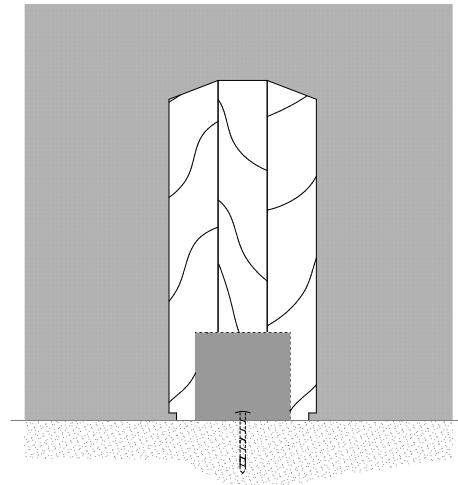

Asona Ridgline - Square

Asona Ridgline - Bevel

Asona Ridgline - Round

Asona Ridgline - Concave

Asona Ridgline - Flat

Asona Ridgline - Shamfer

Title:
Cross Section - Various

Product:
Asona Ridgline

Description:
Manufactured from laminated pine and other woods, milled, stained, varnished, painted or veneered combined with an aluminium mounting system.

Drawing No.: RL-001
Rev No.: 001
Scale: A4 @ 1:2
Date: 22-Oct-15