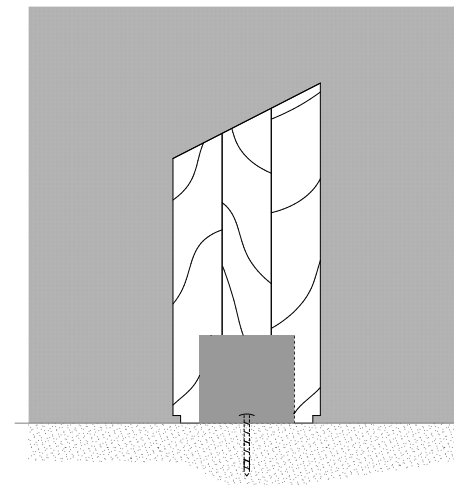

Asona Ridgline - Square

Asona Ridgline - Bevel

Asona Ridgline - Round

Asona Ridgline - Concave

Asona Ridgline - Flat

Asona Ridgline - Shamfer

Title:
Cross Section - Various

Product:
Asona Ridgline

Description:
Manufactured from laminated pine and other woods, milled, stained, varnished, painted or veneered combined with an aluminium mounting system.

Drawing No.: RL-001
Rev No.: 001
Scale: A4 @ 1:2
Date: 22-Oct-15