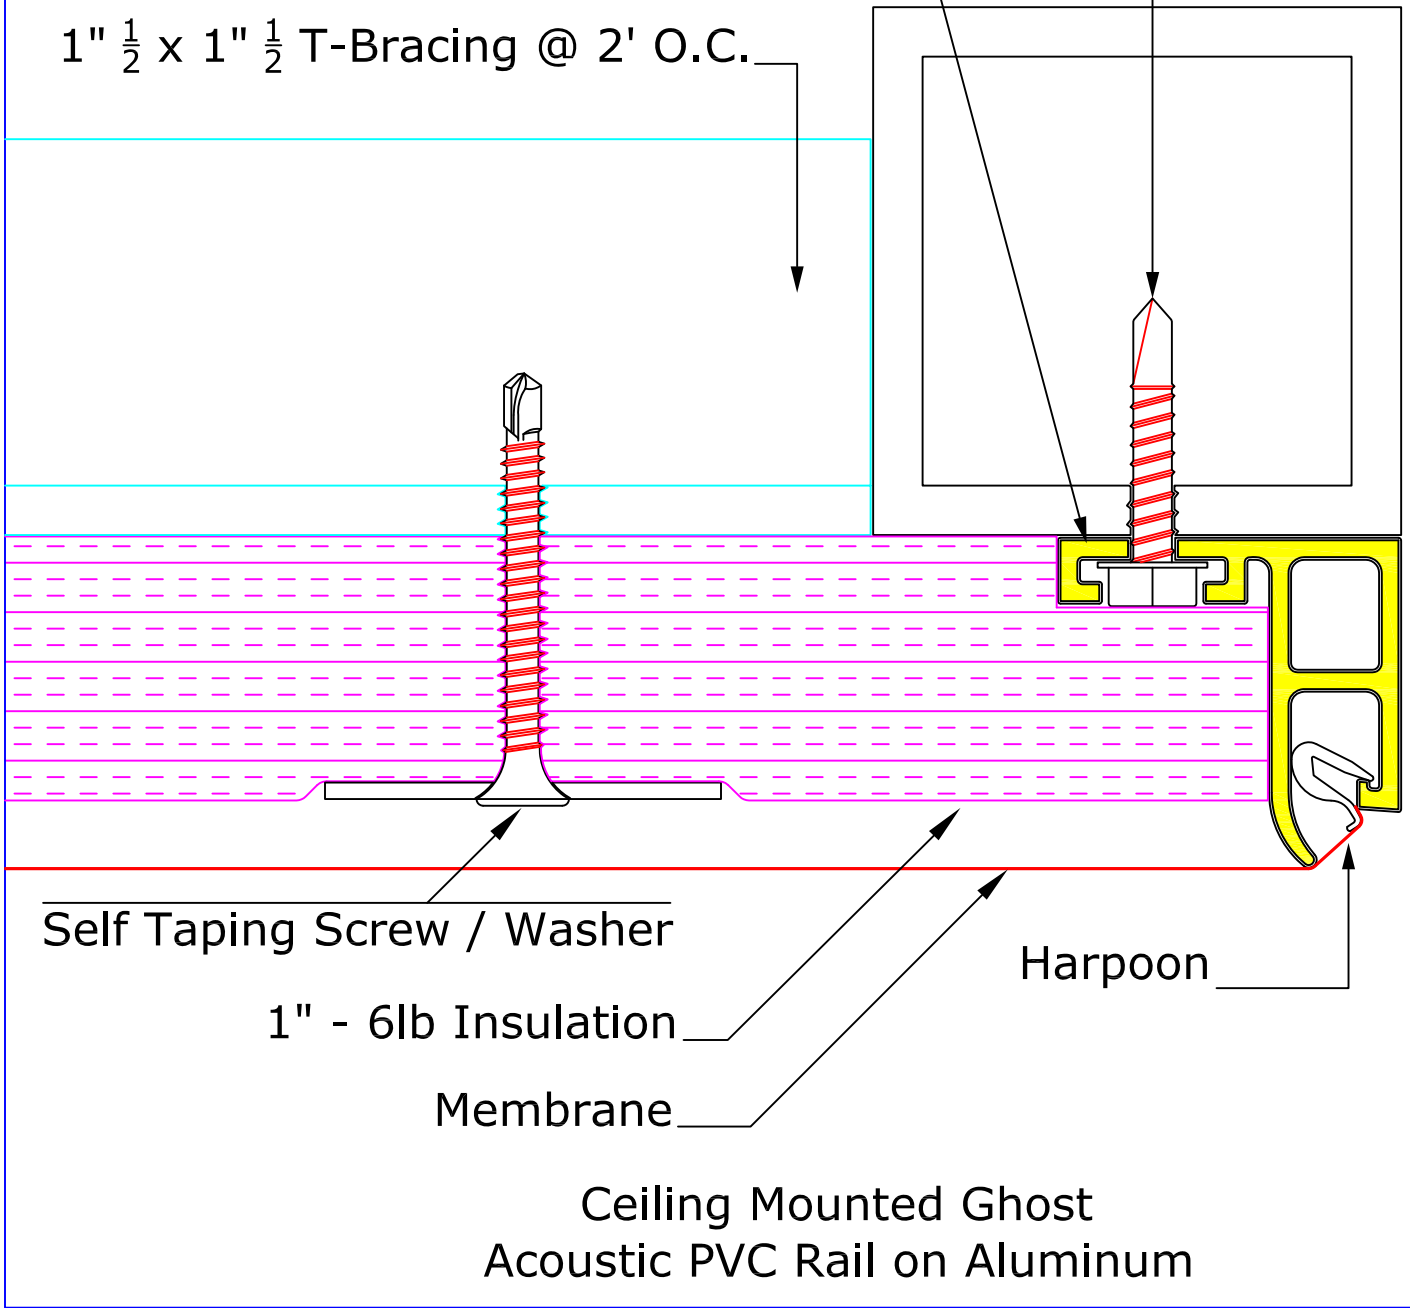

Self Taping Screw @ 4" O.C.

Ceiling Mounted Ghost
Acoustic Aluminum Rail

1" $\frac{1}{2}$ x 1" $\frac{1}{2}$ T-Bracing @ 2' O.C.

Self Taping Screw / Washer

1" - 6lb Insulation

Membrane

Harpoon

Ceiling Mounted Ghost
Acoustic PVC Rail on Aluminum